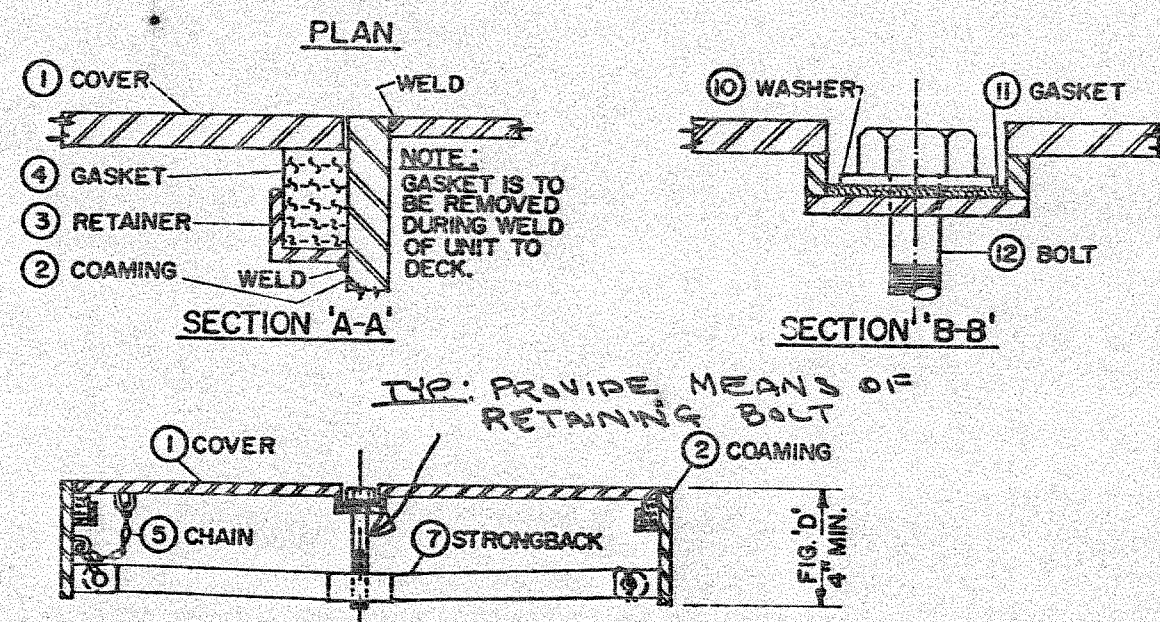

NOTE:
 20" O.D. — 17 3/4" I.D.
 21" O.D. — 18 3/4" I.D.
 22" O.D. — 19 3/4" I.D.
 24" O.D. — 21 3/4" I.D.

SCHEDULE OF MATERIALS		
PC. NO.	MATERIAL	REMARKS
1	MILD STEEL	3/8" 12
2	MILD STEEL	3/8" X 4"
3	MILD STEEL	
4	NEO-PRENE	
5	STEEL	
6	STEEL	
7	MILD STEEL	
8	COLD FINISH	
9	MILD STEEL	
10	BRASS	
11	NEOPRENE	
12	STAINLESS	

Mississippi Marine
 Greenville, Miss.
 P.C. # 24031
 HULL # 90
 LOCATION: 15' OFF 6" TO PORT
 Gen-Tex Shop Order # 2491
 3-24-61

CEN-TEX MARINE FABRICATORS, INC.
 SMITHVILLE, TEXAS
 SINGLE BOLT MANHOLE
 DRAWING NO. 301-9